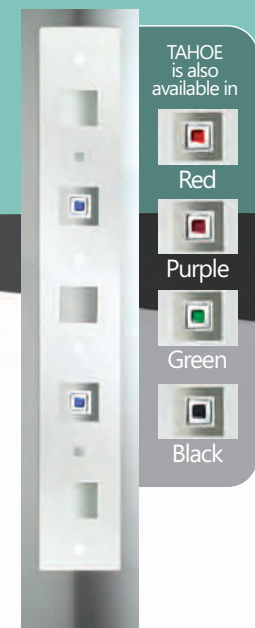

TAHOE
Blue

MURANO
Black

Munich Range

LUCERO
Green

MURANO
Black

TAHOE
Blue

Nice Range

ENCANTO
Copper