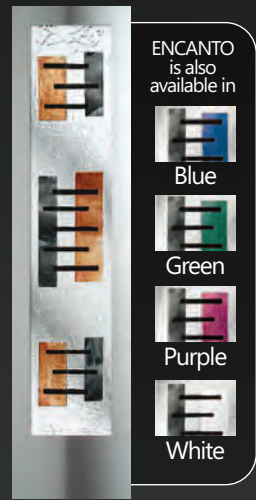

A standard lever/lever lock can be fitted to these doors if preferred.

Internal view of door

If you prefer a plain look, choose satin glazing

Bern

Lyon

Munich

Nice

Deep colour choices

Personalise your choice with our colour and glazing options, see page 34 for our colour palette.

Glazing has built in obscurity – no patterned glass choice required.

Maintaining these doors couldn't be simpler, just use soapy water not cleaning materials for a sparkling appearance.

Inox Glazing Options

Glazing has built in obscurity – no patterned glass choice required. Also a side screen option is available.

Bern Range

TAHOE
Blue

ENCANTO
Copper

MURANO
Black

Lyon Range

ENCANTO
Copper