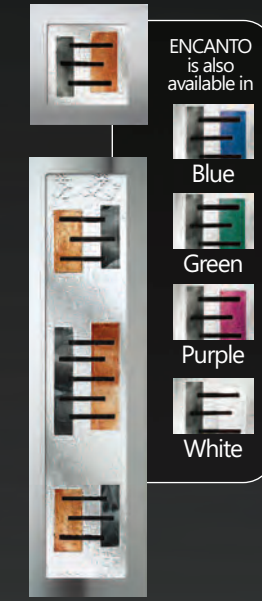

Personalise your choice with our colour and glazing options, see page 34 for our colour palette.

Glazing has built in obscurity – no patterned glass choice required.

Maintaining these doors couldn't be simpler, just use soapy water not cleaning materials for a sparkling appearance.

Inox Glazing Options

Glazing has built in obscurity – no patterned glass choice required. Also a side screen option is available.

Bern Range

TAHOE
Blue

ENCANTO
Copper

MURANO
Black

Lyon Range

ENCANTO
Copper

TAHOE
Blue

MURANO
Black

Munich Range

LUCERO
Green

MURANO
Black

TAHOE
Blue

Nice Range

ENCANTO
Copper