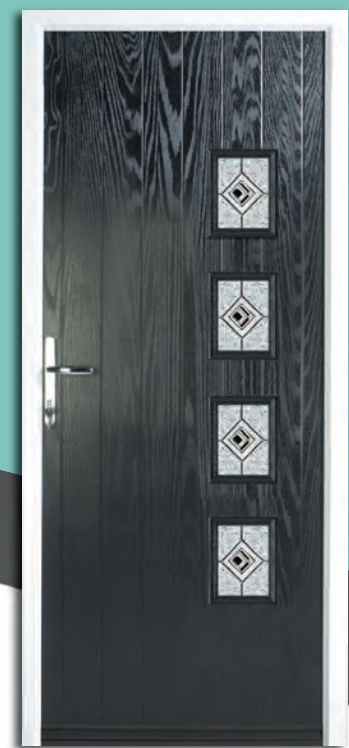

Exclusive Range

TURKANA

BAROMBI

ASPEN

NOIR

RENAISSANCE

SPIRE

Beaumaris RLE 9B Glazed