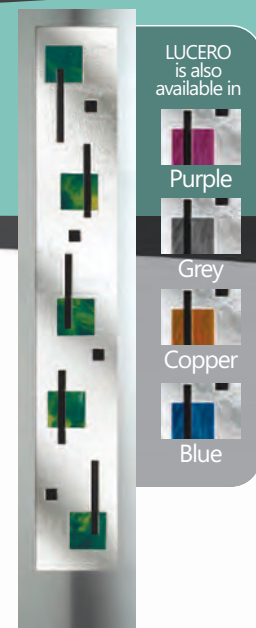

Munich Range

LUCERO
Green